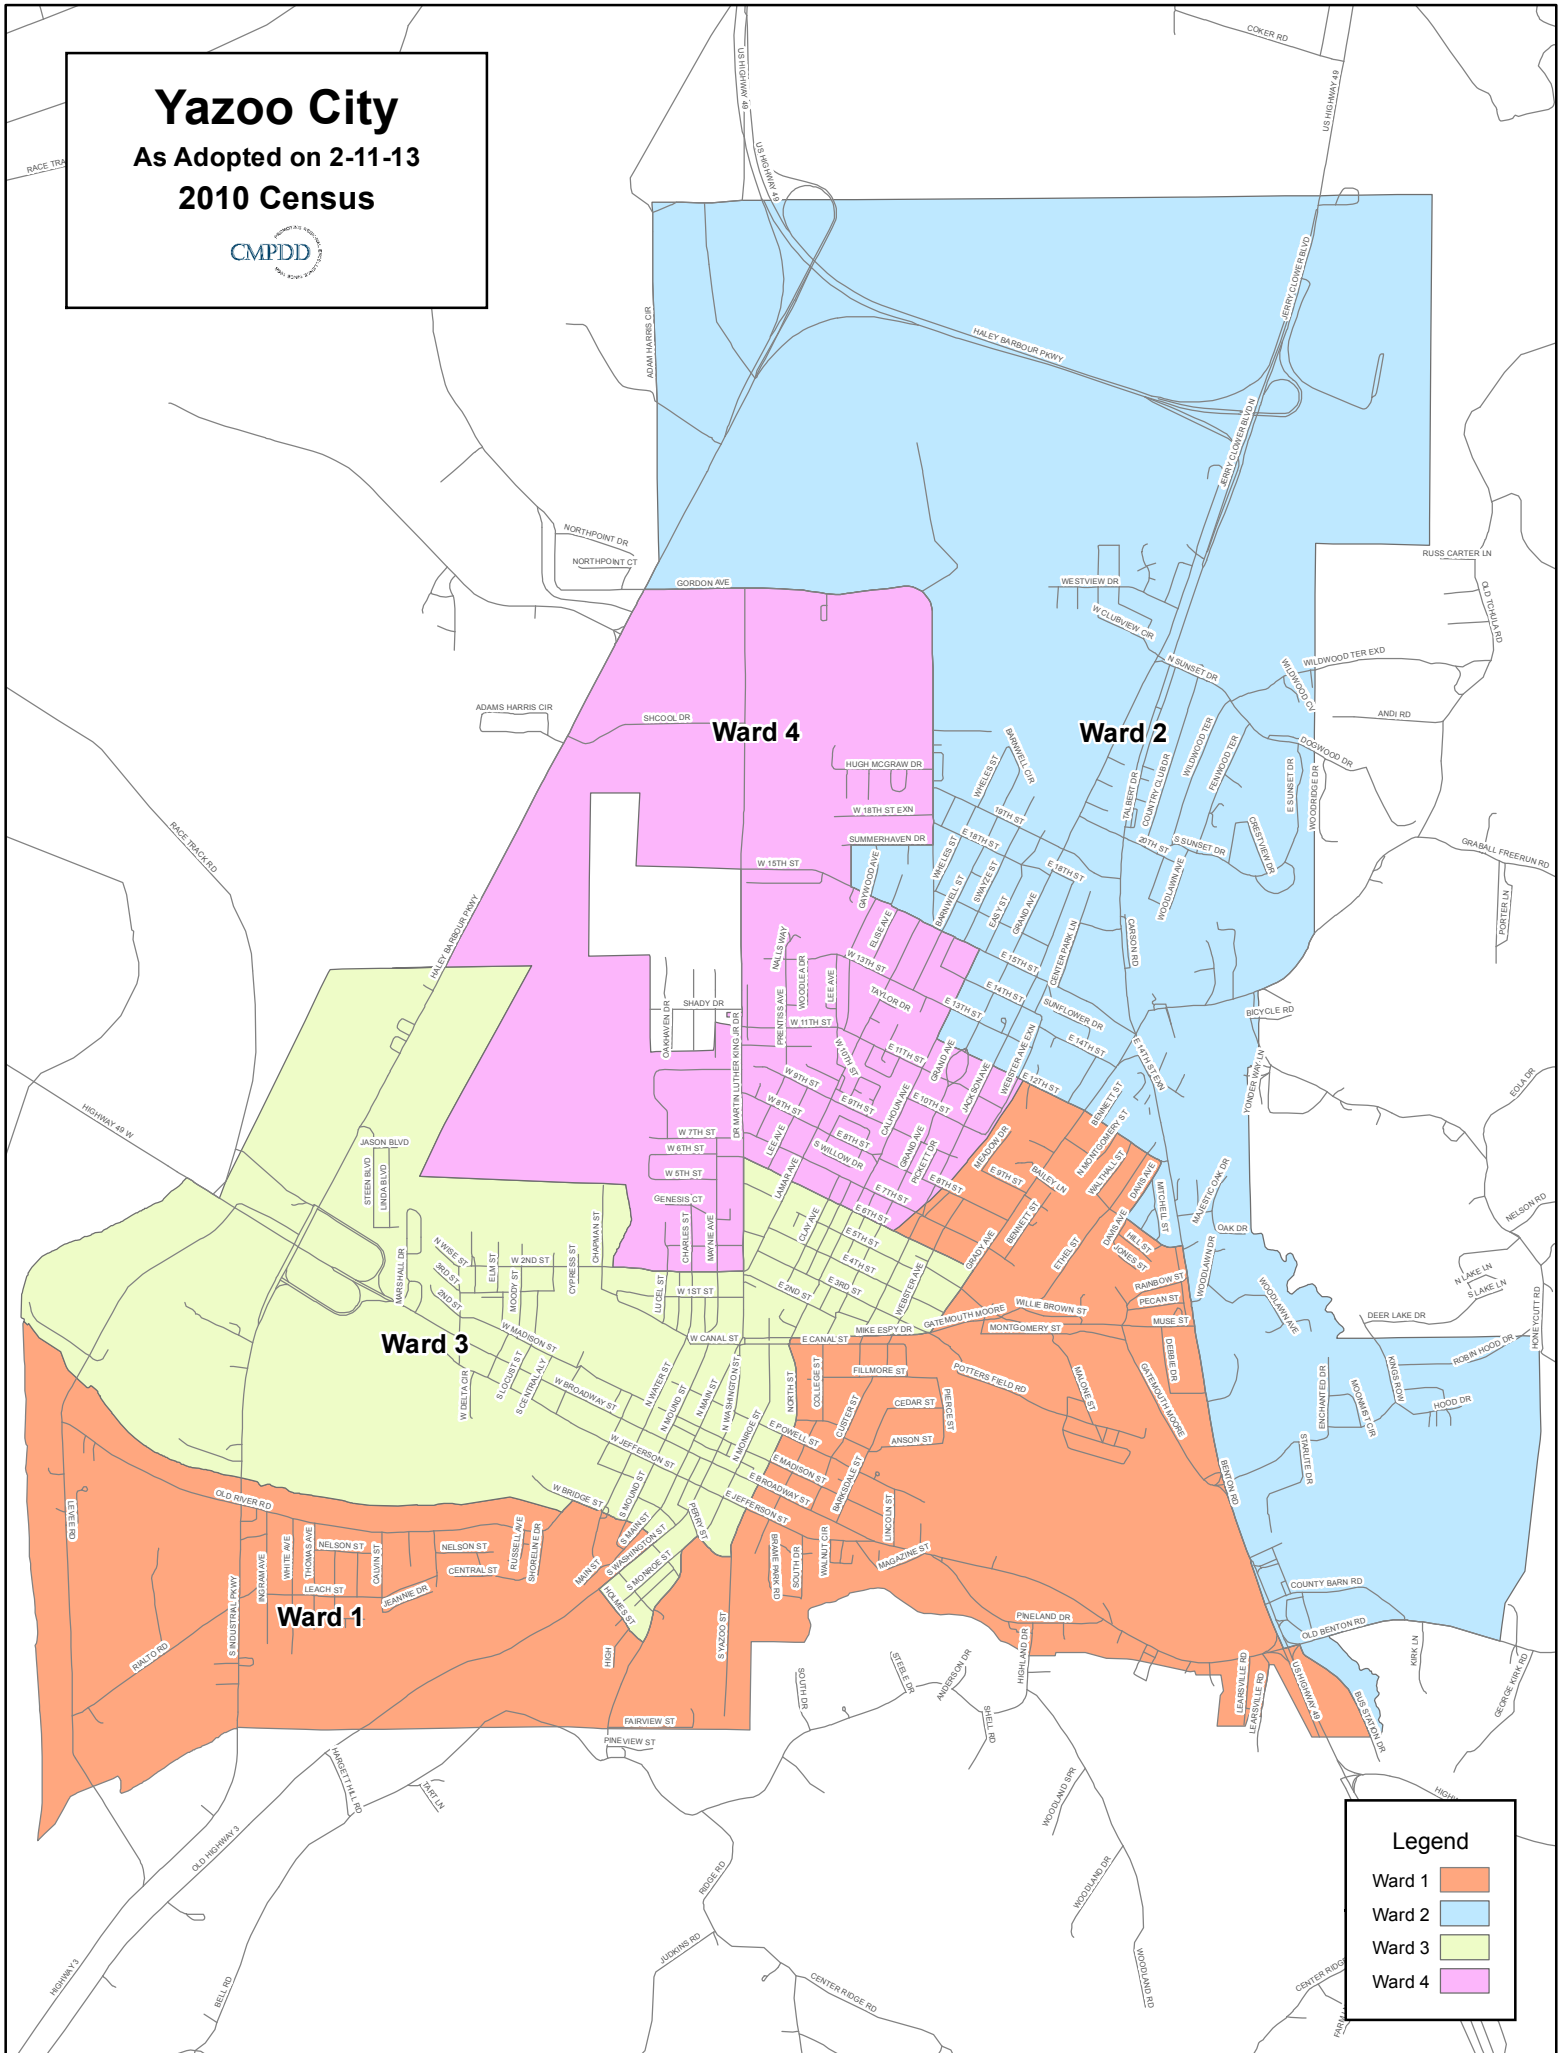

Yazoo City

As Adopted on 2-11-13
2010 Census

Legend

- Ward 1 [Orange Box]
- Ward 2 [Blue Box]
- Ward 3 [Green Box]
- Ward 4 [Pink Box]